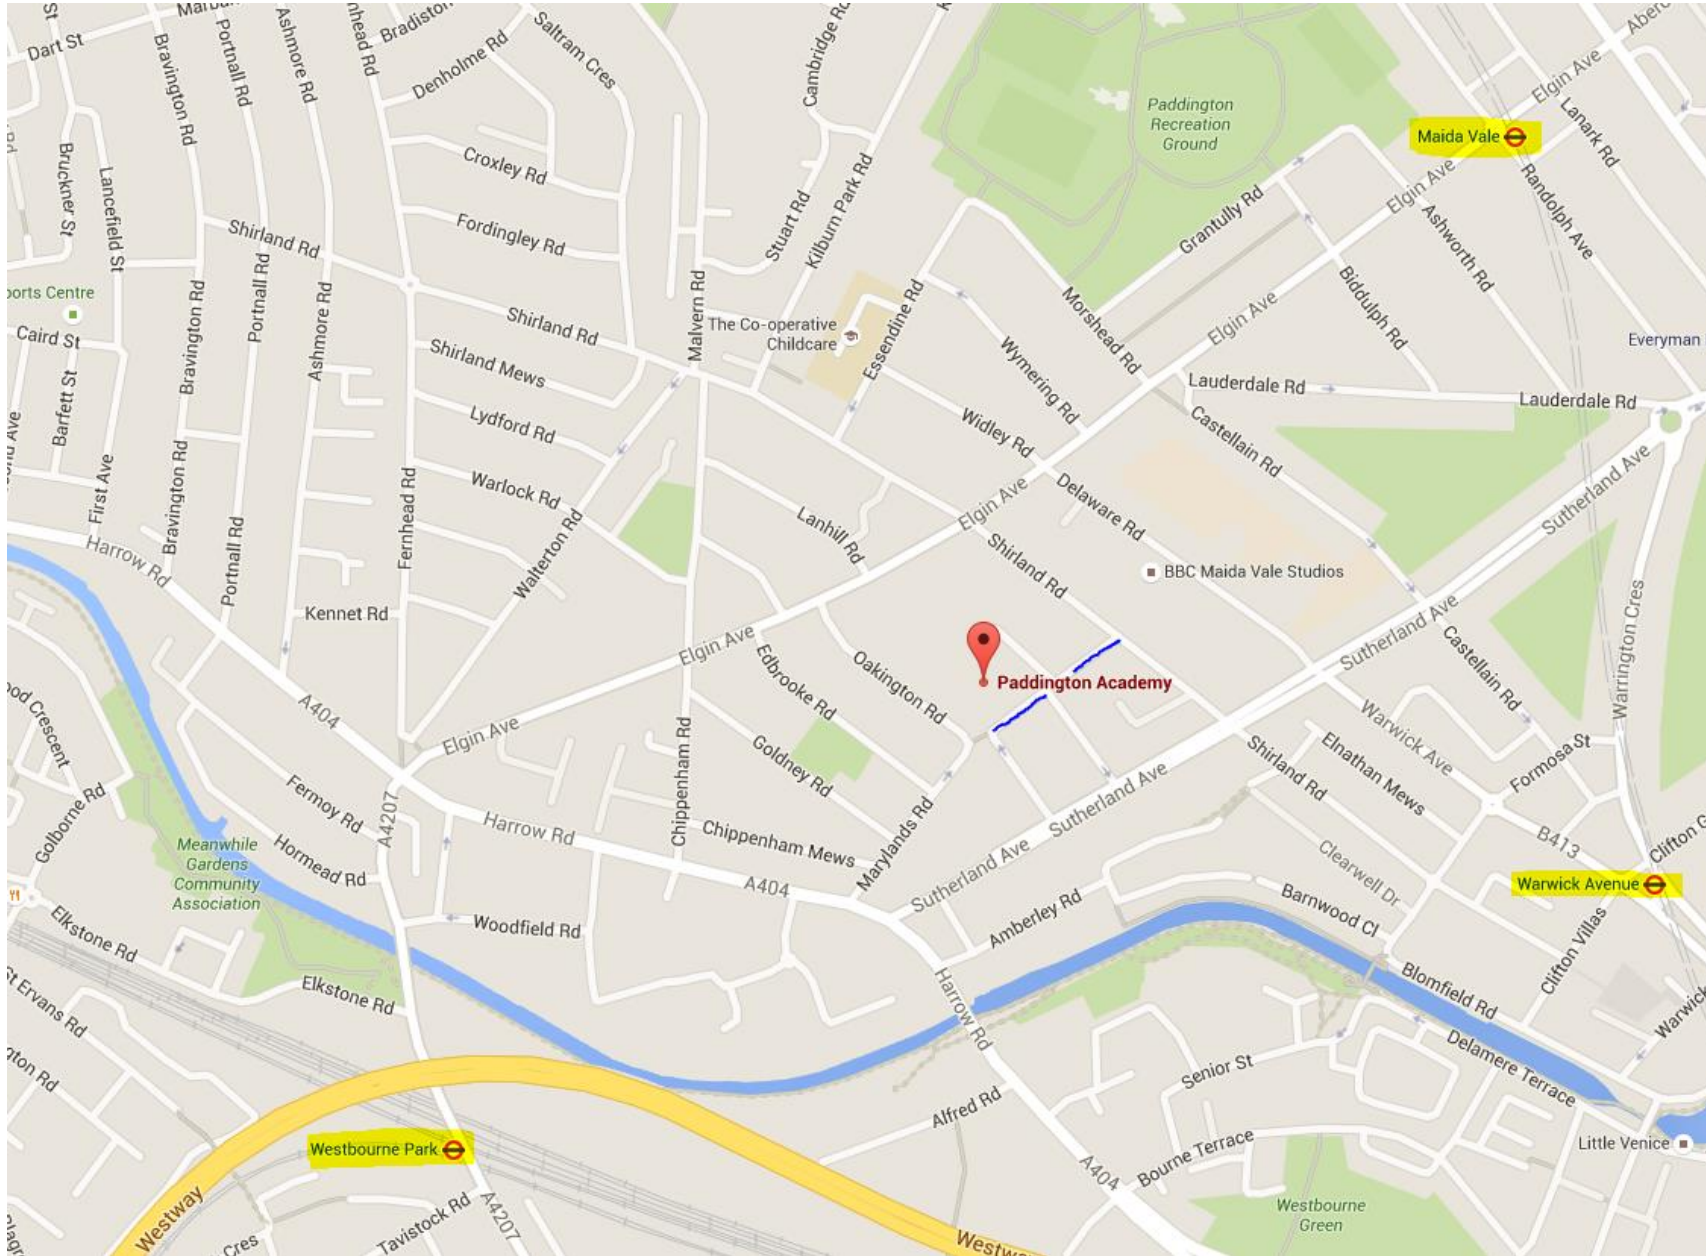

LCB SUMMER SCHOOL at **PADDINGTON ACADEMY**, Marylands Rd, London W9 2DT

Entrance to the building is located on Marylands Road which is marked by the blue line. On the next page there is a street view of the building.

Upon arrival please report to the registration desk inside the foyer area.

This is the main entrance to the building where you should enter each morning. There will be a member of staff from LCB and from Paddington Academy to guide you through to the reception area.

Entrance for the Friday afternoon performance will be through this door here which is also located on Marylands Road. Again, there will be a member of staff from LCB to greet you.